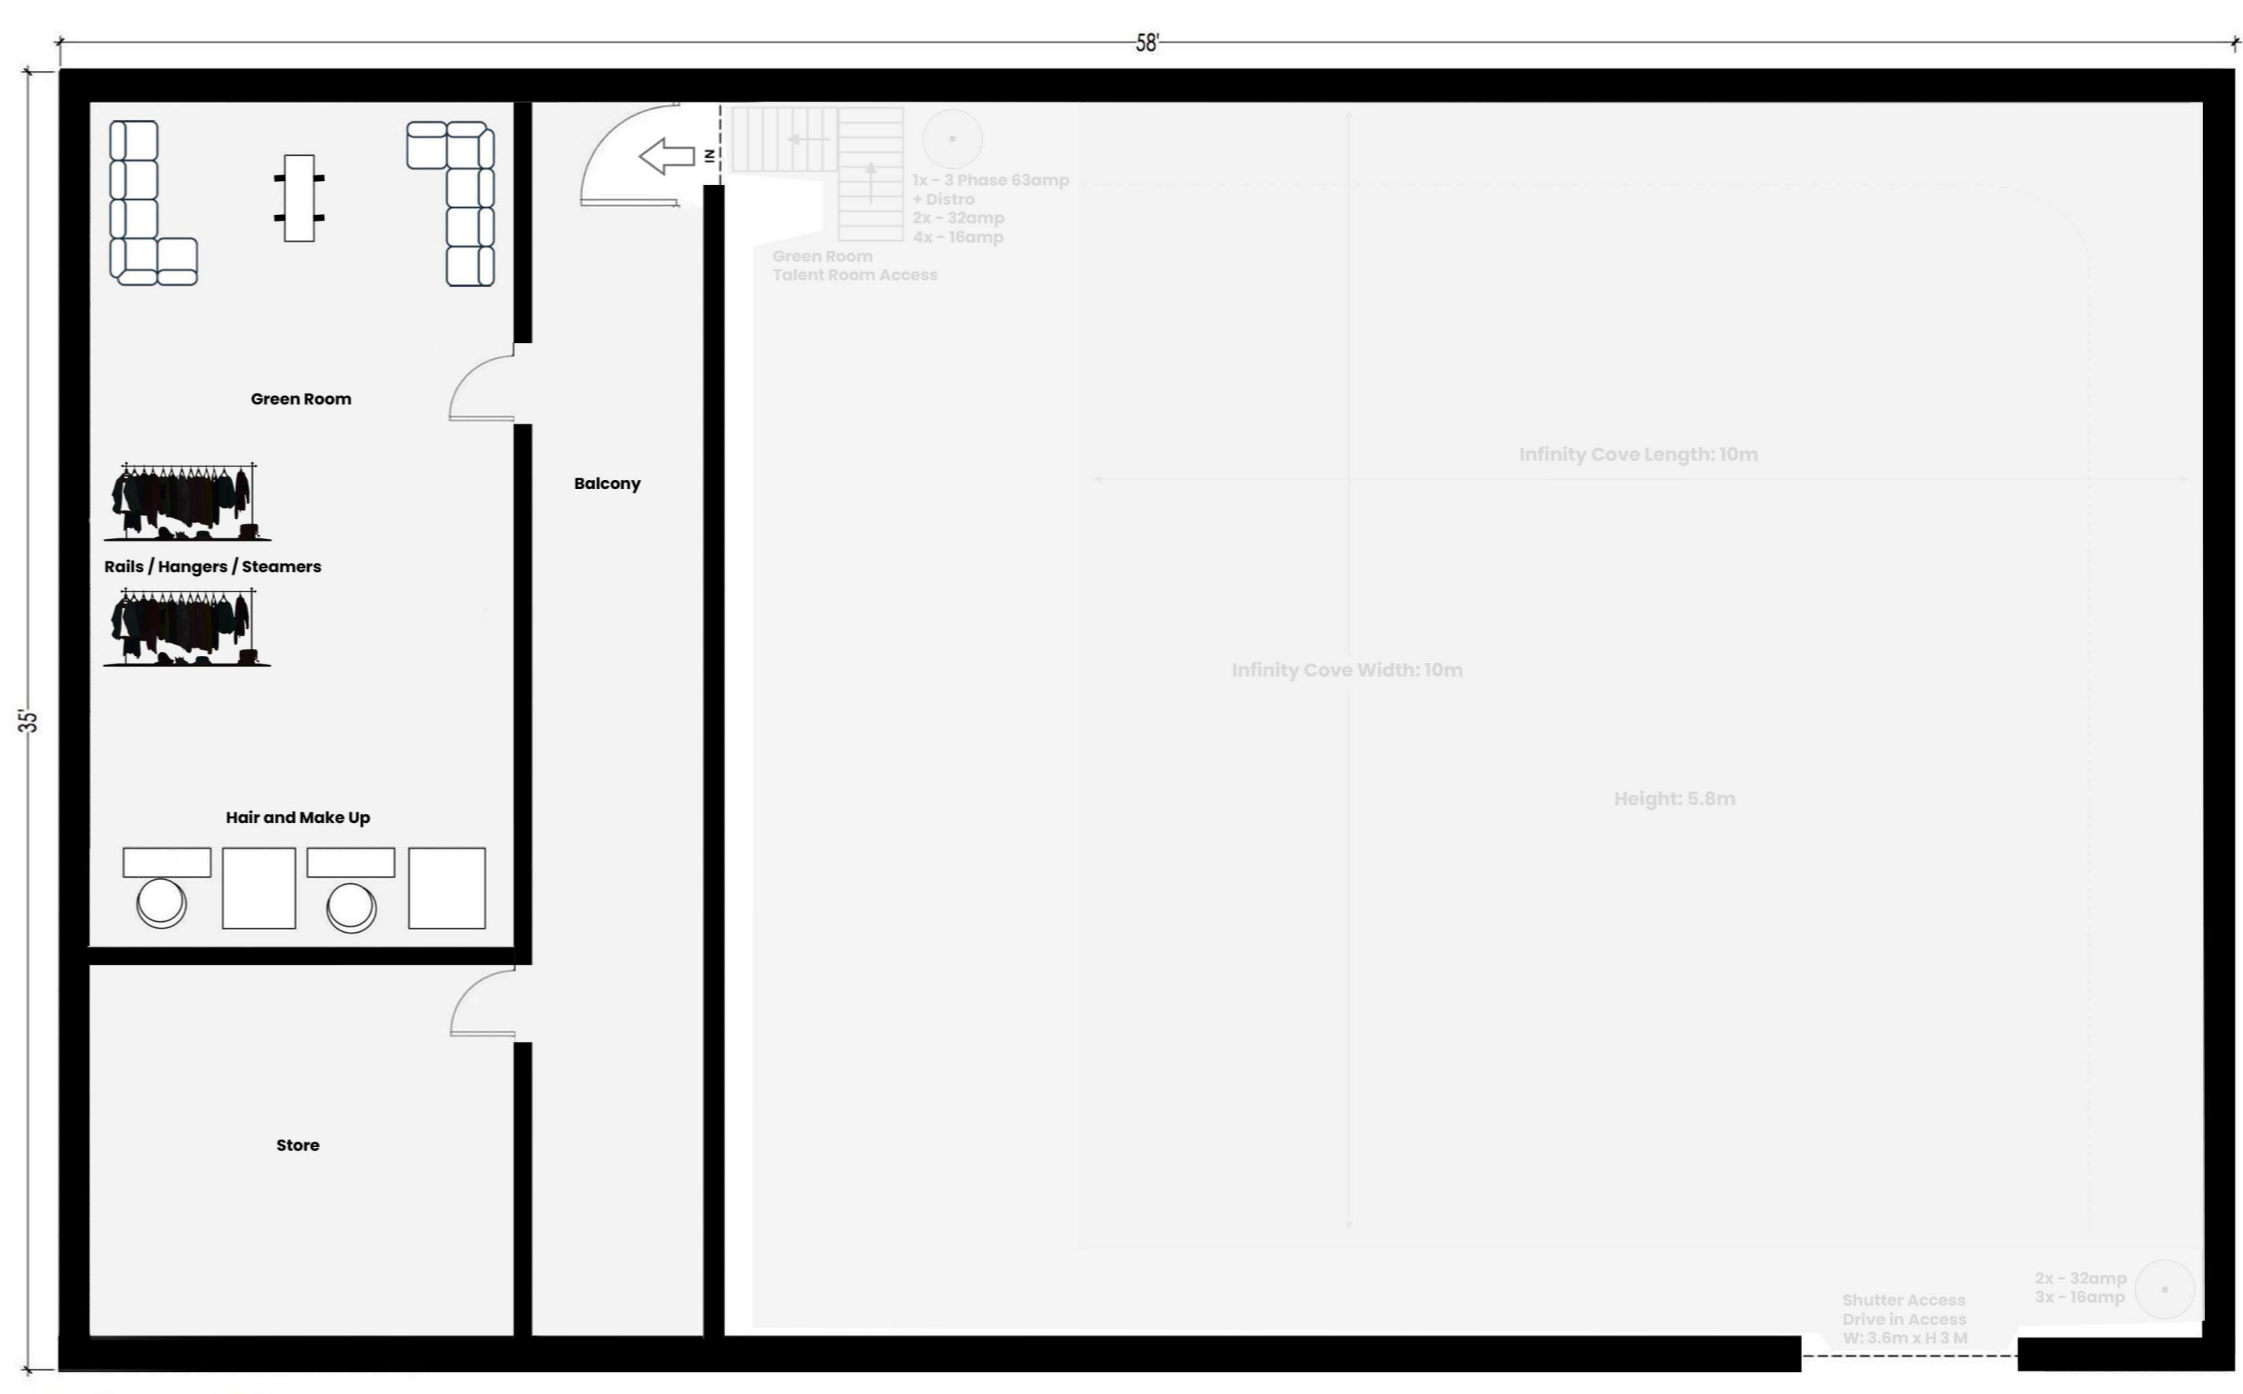

Studio Floor Plan - Infinity Cove / Blackout / Green Screen

[STUDIO 18m x 15m]
2,000 sq.ft

Studio Floor Plan / Green Room

[Green Room 5.5m x 5.5m]
[Balcony access]